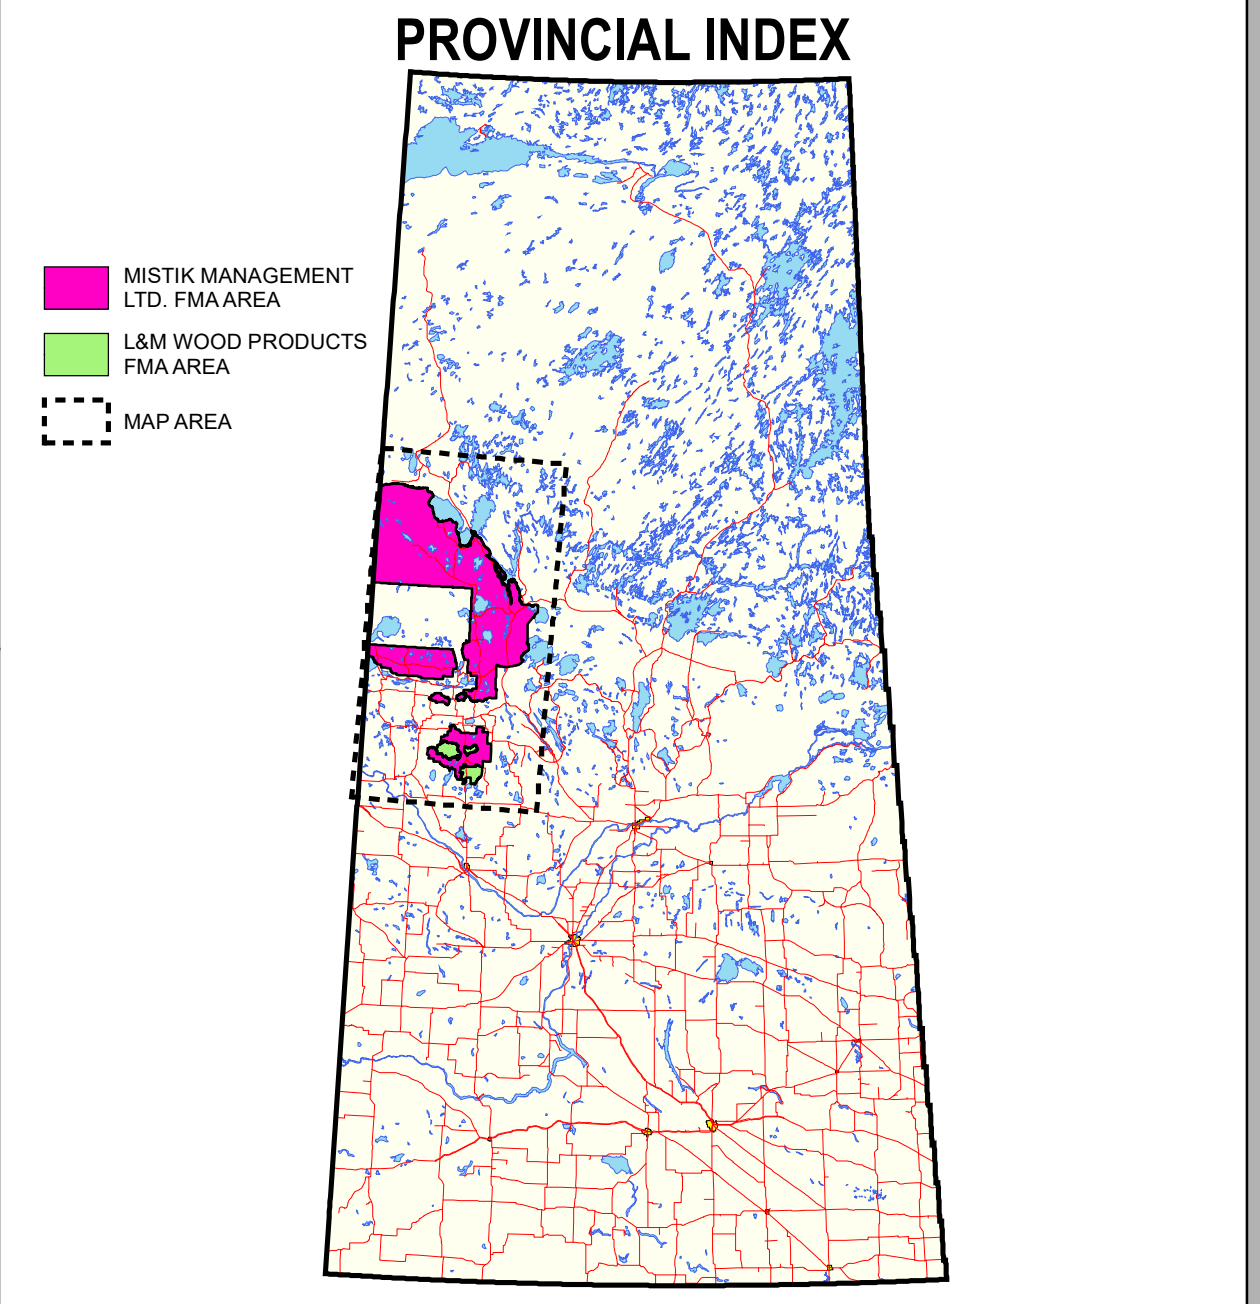

MISTIK FMP AREA

MISTIK MANAGEMENT LTD.
Creating opportunity since 1989

MISTIK FMP AREA

silvacom™

Map Version: 1.00
Original Map Scale: 1:225,000
Map Date: June 22, 2015
Map Production: Silvacom Ltd.
Shapefile Ref: 1081
Map File: \\mapsvol\mst1_Map\mistik_fm_area.mxd

PLANIMETRIC LEGEND

	Public Paved Road		Provincial Forestry Class Roads
	Public Gravel Road		Class 1
	Public Road		Class 2
	Oil and Gas Road		Class 3
	Railroad		Oil / Gas Pipeline **
	Lake		Oil / Gas Facility
	Creek		Village
	Provincial Border		Settlement
	FMA Boundary		Timber Exclusion
	MU Boundary		Town
	UTM Tile Boundary		Hamlet / Village
	Air Weapons Range		Mill Site
	Indian Reserve		Woodlands Office
	Park		
	Recreation Area		

** Data is incomplete