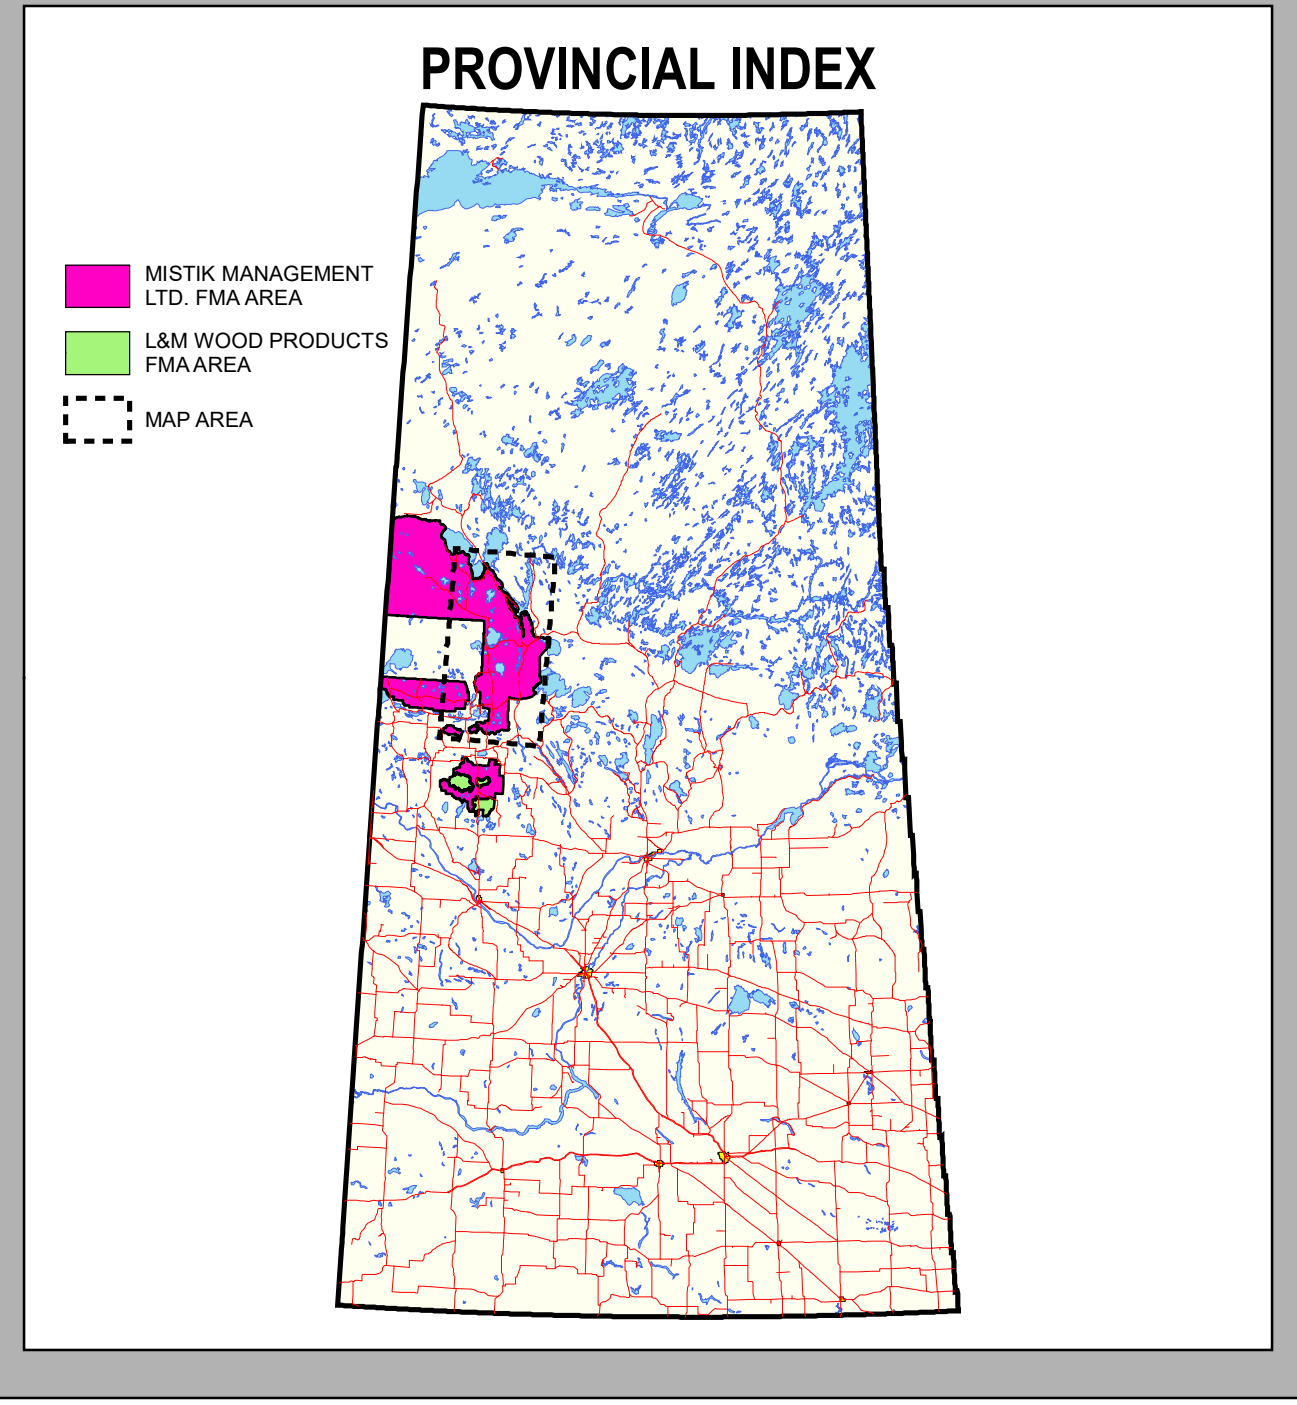

MISTIK MANAGEMENT LTD.
Creating opportunity since 1989

PLANNED HARVEST EVENTS - CENTRAL

silvacom™

Map Version: 1.00
Original Map Scale: 1:125,000
Map Date: April 10, 2019
Map Projection: Silvacom LIS
Silvacom Ref: 10481
Map File: mapreport_20190410_MLH_Central2.mxd

FEATURES OF INTEREST

Tactical Plan

- T1
- T2

PLANIMETRIC LEGEND

Public Road	Paved Highway	Gravel Highway	Non-Mistik	Oil / Gas	3rd Party	Provincial Forestry Class Road	Class 1 (FRR)	Class 2 (IBR)	Class 3 (Brush Road)	Railroad	Provincial Border	UTM Tile Boundary
FMA Boundary	FMA Exclusion	Provincial Park	Recreation Site	Indian Reserve	Air Weapons Range	Settlement	Timber Reserve	Village	Town	Village / Hamlet	Woodlands Office	Mill Site