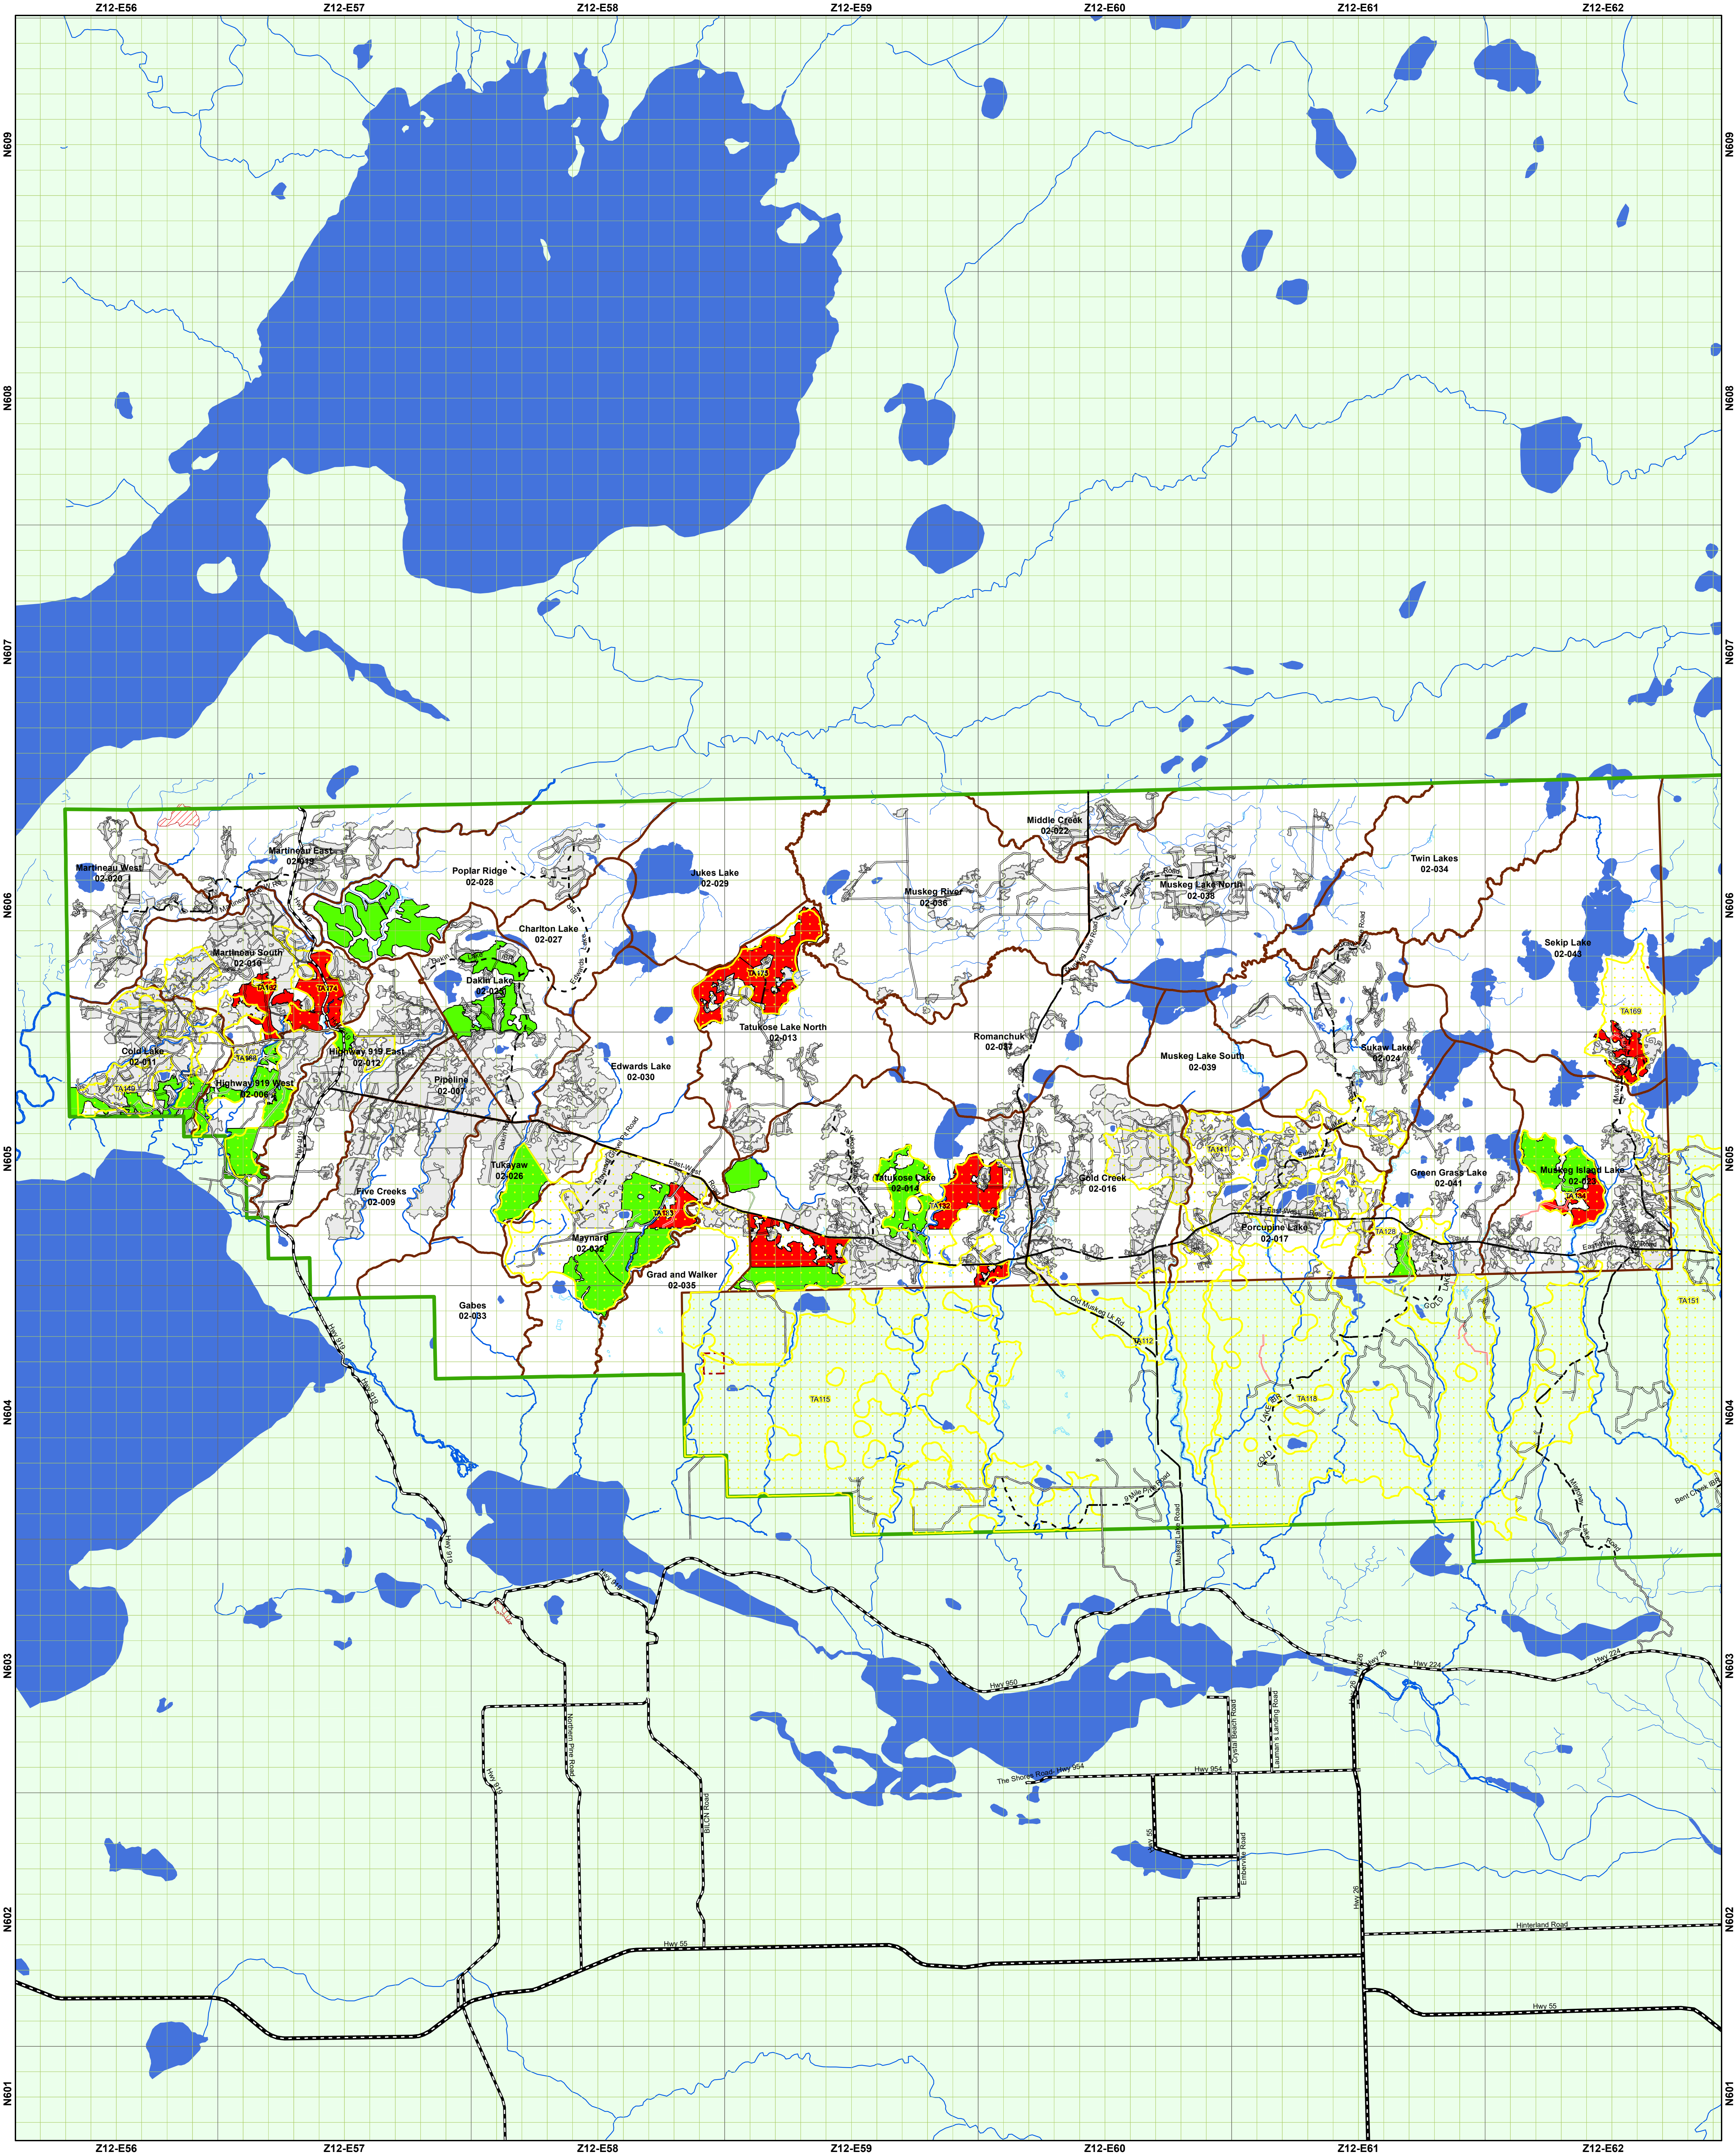

Z12-E56 Z12-E57 Z12-E58 Z12-E59 Z12-E60 Z12-E61 Z12-E62

NG09 NG08 NG07 NG06 NG05 NG04 NG03 NG02 NG01

Martineau West 02-020
Martineau East 02-045
Poplar Ridge 02-028
Jukes Lake 02-029
Middle Creek 02-022
Muskog Lake North 02-038
Twin Lakes 02-034
Martineau South 02-046
Chariton Lake 02-027
Dakin Lake 02-026
Muskog River 02-036
Muskog Lake North 02-038
Sekip Lake 02-043
Colville Lake 02-011
Highway 919 East 02-012
Highway 919 West 02-008
Piping Rock 02-047
Edwards Lake 02-030
Romanchuk 02-031
Muskog Lake South 02-039
Sultaw Lake 02-024
Five Creeks 02-009
Tatum Lake 02-025
Tatukose Lake North 02-013
Tatukose Lake 02-014
Gold Creek 02-016
Green Grass Lake 02-041
Muskog Island Lake 02-042
Maynard 02-044
V Grad and Walker 02-035
Gabes 02-053
TA115
TA116
TA117
TA118
TA119
TA120
TA121
TA122
TA123
TA124
TA125
TA126
TA127
TA128
TA129
TA130
TA131
TA132
TA133
TA134
TA135
TA136
TA137
TA138
TA139
TA140
TA141
TA142
TA143
TA144
TA145
TA146
TA147
TA148
TA149
TA150
TA151
TA152
TA153
TA154
TA155
TA156
TA157
TA158
TA159
TA160
TA161
TA162
TA163
TA164
TA165
TA166
TA167
TA168
TA169
TA170
TA171
TA172
TA173
TA174
TA175
TA176
TA177
TA178
TA179
TA180
TA181
TA182
TA183
TA184
TA185
TA186
TA187
TA188
TA189
TA190
TA191
TA192
TA193
TA194
TA195
TA196
TA197
TA198
TA199
TA200